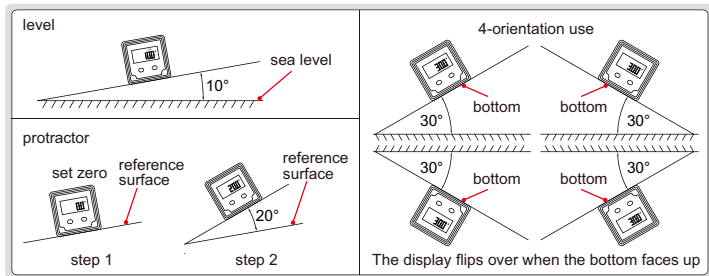

**BACKLIGHT****ABSOLUTE  
LEVEL****MAGNETIC  
BOTTOM****DISPLAY FLIPS OVER WHEN  
THE BOTTOM FACES UP**

- Aluminum frame
- Magnetic bottom
- The display flips over when the bottom faces up
- The backlight is on automatically when in use, and automatically off in 15 minutes after use
- The sea level is permanently set inside the chip, zero setting is not needed when battery is replaced
- Buttons: ON/OFF, ZERO, absolute and incremental measurement
- One AAA battery
- Automatic power off in 5 minutes

## DIGITAL LEVEL AND PROTRACTOR

**2170-1**

Code	Range	Resolution	Accuracy
2170-1	4x90°	0.1° (=1.745mm/m)	at 0° and 90°: ±0.1°; others: ±0.2°