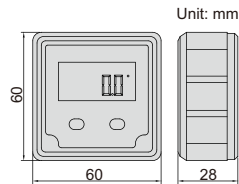

**BACKLIGHT****ABSOLUTE  
LEVEL****MAGNETIC  
BOTTOM****DISPLAY FLIPS OVER WHEN  
THE BOTTOM FACES UP**

- Aluminum frame
- Magnetic bottom
- The display flips over when the bottom faces up
- The backlight is on automatically when in use, and automatically off in 15 minutes after use
- The sea level is permanently set inside the chip, zero setting is not needed when battery is replaced
- Buttons: ON/OFF, ZERO, absolute and incremental measurement
- One AAA battery
- Automatic power off in 5 minutes

## DIGITAL LEVEL AND PROTRACTOR

**2170-1**

Code	Range	Resolution	Accuracy
2170-1	4x90°	0.1° (=1.745mm/m)	at 0° and 90°: ±0.1°; others: ±0.2°