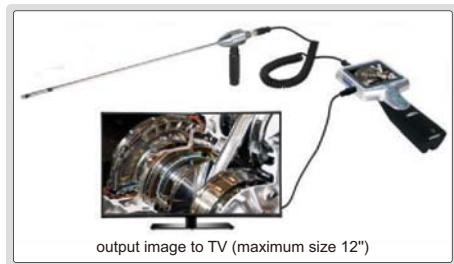

IP57
WATERPROOF

SIDE VIEW VIDEOSCOPE (RIGID) CODE ISV-RV

SPECIFICATION

Diameter (D)	5.5mm
Length (L)	350mm
Dust/waterproof probe	IP57
Pixel	0.3M
Resolution	640×480
Frame rate	30fps
Function	take picture, take video
File format	picture: JPG, video: AVI
Memory	2G SD card
Output	TV, USB
Power supply	rechargeable battery (for 3 hours working)
Weight	570g

STANDARD DELIVERY

Main unit	1pc
2G SD card	1pc
AC/DC adapter	1pc
Video output cable	1pc
USB cable	1pc

focus distance

side view

angle of view