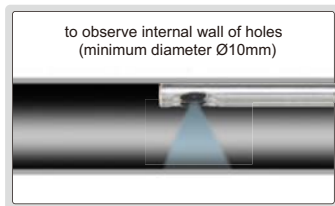

IP57
WATERPROOF

SIDE VIEW VIDEOSCOPE (RIGID) CODE ISV-RV

SPECIFICATION

Diameter (D)	5.5mm
Length (L)	350mm
Dust/waterproof probe	IP57
Pixel	0.3M
Resolution	640×480
Frame rate	30fps
Function	take picture, take video
File format	picture: JPG, video: AVI
Memory	2G SD card
Output	TV, USB
Power supply	rechargeable battery (for 3 hours working)
Weight	570g

STANDARD DELIVERY

Main unit	1pc
2G SD card	1pc
AC/DC adapter	1pc
Video output cable	1pc
USB cable	1pc

focus distance

side view

angle of view