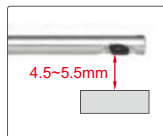

IP57
WATERPROOF

SIDE VIEW VIDEOSCOPE (RIGID) CODE ISV-RV

SPECIFICATION

Diameter (D)	5.5mm
Length (L)	350mm
Dust/waterproof probe	IP57
Pixel	0.3M
Resolution	640×480
Frame rate	30fps
Function	take picture, take video
File format	picture: JPG, video: AVI
Memory	2G SD card
Output	TV, USB
Power supply	rechargeable battery (for 3 hours working)
Weight	570g

STANDARD DELIVERY

Main unit	1pc
2G SD card	1pc
AC/DC adapter	1pc
Video output cable	1pc
USB cable	1pc

focus distance

side view

angle of view