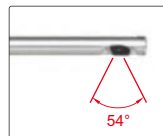

IP57
WATERPROOF

SIDE VIEW VIDEOSCOPE (RIGID) CODE ISV-RV

SPECIFICATION

Diameter (D)	5.5mm
Length (L)	350mm
Dust/waterproof probe	IP57
Pixel	0.3M
Resolution	640×480
Frame rate	30fps
Function	take picture, take video
File format	picture: JPG, video: AVI
Memory	2G SD card
Output	TV, USB
Power supply	rechargeable battery (for 3 hours working)
Weight	570g

STANDARD DELIVERY

Main unit	1pc
2G SD card	1pc
AC/DC adapter	1pc
Video output cable	1pc
USB cable	1pc

focus distance

side view

angle of view