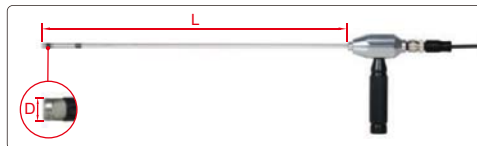

IP57
WATERPROOF

SIDE VIEW VIDEOSCOPE (RIGID) CODE ISV-RV

SPECIFICATION

Diameter (D)	5.5mm
Length (L)	350mm
Dust/waterproof probe	IP57
Pixel	0.3M
Resolution	640×480
Frame rate	30fps
Function	take picture, take video
File format	picture: JPG, video: AVI
Memory	2G SD card
Output	TV, USB
Power supply	rechargeable battery (for 3 hours working)
Weight	570g

STANDARD DELIVERY

Main unit	1pc
2G SD card	1pc
AC/DC adapter	1pc
Video output cable	1pc
USB cable	1pc

focus distance

side view

angle of view