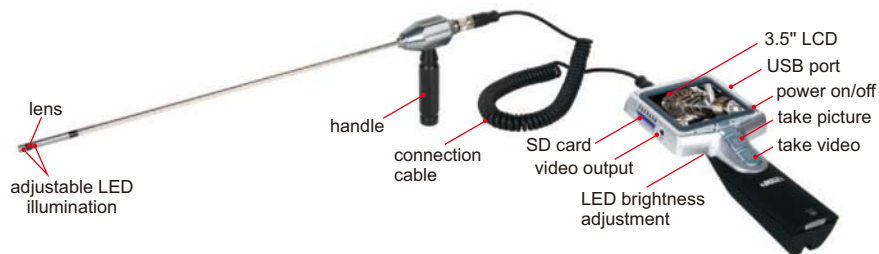

IP57
WATERPROOF

SIDE VIEW VIDEOSCOPE (RIGID) CODE ISV-RV

SPECIFICATION

Diameter (D)	5.5mm
Length (L)	350mm
Dust/waterproof probe	IP57
Pixel	0.3M
Resolution	640×480
Frame rate	30fps
Function	take picture, take video
File format	picture: JPG, video: AVI
Memory	2G SD card
Output	TV, USB
Power supply	rechargeable battery (for 3 hours working)
Weight	570g

STANDARD DELIVERY

Main unit	1pc
2G SD card	1pc
AC/DC adapter	1pc
Video output cable	1pc
USB cable	1pc

focus distance

side view

angle of view