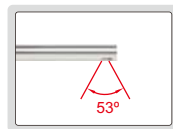

camera (optional)

LED light source (optional)

SPECIFICATION

Diameter (D)	6mm
Length (L)	320mm
Depth of view	>15mm
Dust/waterproof lens	IP67
Dimension	430x105x30mm
Weight	300g

adjustable focus distance

angle of view

observe internal wall of small holes

STANDARD DELIVERY

Main unit	1pc
Handle	1pc

OPTIONAL ACCESSORY

LED light source	ISV-HL3000
Camera and software	ISV-HCAM