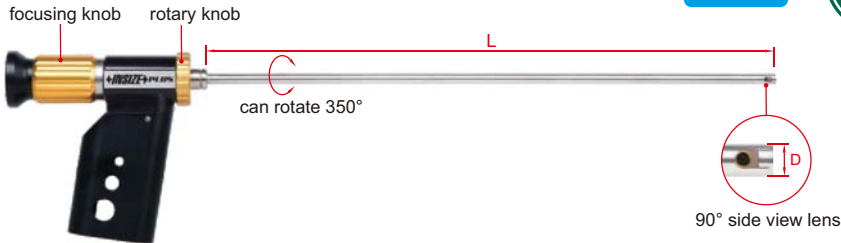

ROTARY SIDE VIEW BORESCOPE (RIGID)

CODE ISV-HR6032

IP67
WATERPROOF

- Lens can rotate 350°
- Dust/waterproof level: IP67
- Lens can be used in the liquid with temperature -10°C~100°C
- LED light source is needed

camera (optional)

LED light source (optional)

SPECIFICATION

Diameter (D)	6mm
Length (L)	320mm
Depth of view	>15mm
Dust/waterproof lens	IP67
Dimension	430x105x30mm
Weight	300g

adjustable focus distance

angle of view

observe internal wall of small holes

STANDARD DELIVERY

Main unit	1pc
Handle	1pc

OPTIONAL ACCESSORY

LED light source	ISV-HL3000
Camera and software	ISV-HCAM