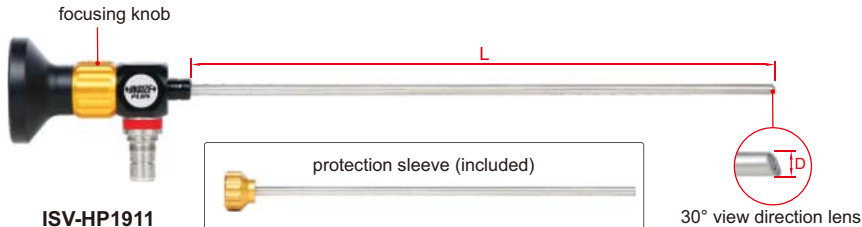

IP67
WATERPROOF

OBLIQUE VIEW BORESCOPE (RIGID)

- Small diameter, used to observe small space
- Dust/waterproof level: IP67
- Lens can be used in the liquid with temperature $-10^{\circ}\text{C}\sim 100^{\circ}\text{C}$
- Supplied with protection sleeve
- LED light source is needed

view direction

angle of view

focus distance

observe the bottom of small blind holes

LED light source (optional)

camera (optional)

SPECIFICATION

Code	ISV-HP1911	ISV-HP2811	ISV-HP2817
Diameter (D)	1.9mm	2.8mm	2.8mm
Length (L)	110mm	110mm	175mm
Focus distance (F)	0.5mm~∞ (adjustable)	0.5mm~∞ (adjustable)	0.5mm~∞ (adjustable)
View direction	30°		
Angle of view (α)	70°	80°	80°
Depth of view	3~40mm		
Dust/waterproof lens	IP67		
Dimension	162x33x30mm	228x33x30mm	228x33x30mm
Weight	55g	60g	65g

STANDARD DELIVERY

Main unit	1pc
Protection sleeve	1pc

OPTIONAL ACCESSORY

LED light source	ISV-HL3000
Camera and software	ISV-HCAM