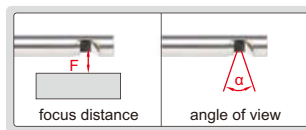

IP67
WATERPROOF

BORESCOPE WITH MIRROR (RIGID)

ISV-HM6025 (with handle)

- Front view, side view with mirror
- Dust/waterproof level: IP67
- Lens can be used in the liquid with temperature -10°C~80°C
- LED light source is needed

front view

side view (with mirror)

LED light source (optional)

camera (optional)

SPECIFICATION

Code	ISV-HM2817	ISV-HM4023	ISV-HM6025	ISV-HM6051
Diameter (D)	2.8mm	4mm	6mm	6mm
Length (L)	175mm	240mm	258mm	490mm
Focus distance (F)	2mm~∞ (adjustable)	6mm~∞ (adjustable)	4mm~∞ (adjustable)	3mm~∞ (adjustable)
Angle of view (α)	22°	22°	34°	48°
Depth of view	>15mm			
Dust/waterproof lens	IP67			
Handle	without	included	included	included
Dimension	235×33×30mm	368×105×30mm	368×105×30mm	610×105×30mm
Weight	55g	250g	260g	300g