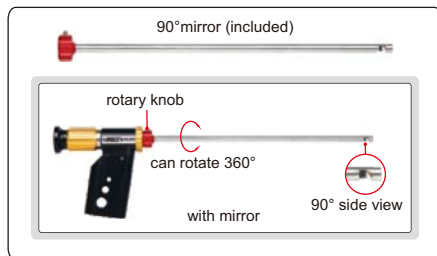

IP67
WATERPROOF

BORESCOPE WITH MIRROR (RIGID)

ISV-HM6025 (with handle)

- Front view, side view with mirror
- Dust/waterproof level: IP67
- Lens can be used in the liquid with temperature -10°C~80°C
- LED light source is needed

front view

side view (with mirror)

LED light source (optional)

camera (optional)

SPECIFICATION

Code	ISV-HM2817	ISV-HM4023	ISV-HM6025	ISV-HM6051
Diameter (D)	2.8mm	4mm	6mm	6mm
Length (L)	175mm	240mm	258mm	490mm
Focus distance (F)	2mm~∞ (adjustable)	6mm~∞ (adjustable)	4mm~∞ (adjustable)	3mm~∞ (adjustable)
Angle of view (α)	22°	22°	34°	48°
Depth of view	>15mm			
Dust/waterproof lens	IP67			
Handle	without	included	included	included
Dimension	235×33×30mm	368×105×30mm	368×105×30mm	610×105×30mm
Weight	55g	250g	260g	300g

STANDARD DELIVERY

Main unit	1pc
Handle (except ISV-HM2817)	1pc
90° mirror	1pc

OPTIONAL ACCESSORY

LED light source	ISV-HL3000
Camera and software	ISV-HCAM