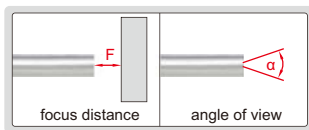

IP67
WATERPROOF

BORESCOPE WITH MIRROR (RIGID)

ISV-HM6025 (with handle)

- Front view, side view with mirror
- Dust/waterproof level: IP67
- Lens can be used in the liquid with temperature -10°C~80°C
- LED light source is needed

front view

side view (with mirror)

LED light source (optional)

camera (optional)

SPECIFICATION

Code	ISV-HM2817	ISV-HM4023	ISV-HM6025	ISV-HM6051
Diameter (D)	2.8mm	4mm	6mm	6mm
Length (L)	175mm	240mm	258mm	490mm
Focus distance (F)	2mm~∞ (adjustable)	6mm~∞ (adjustable)	4mm~∞ (adjustable)	3mm~∞ (adjustable)
Angle of view (α)	22°	22°	34°	48°
Depth of view	>15mm			
Dust/waterproof lens	IP67			
Handle	without	included	included	included
Dimension	235×33×30mm	368×105×30mm	368×105×30mm	610×105×30mm
Weight	55g	250g	260g	300g