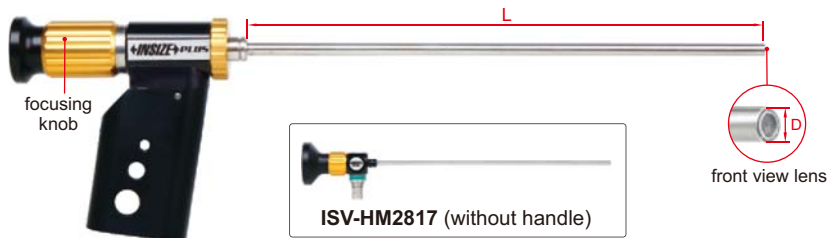

IP67
WATERPROOF

BORESCOPE WITH MIRROR (RIGID)

ISV-HM6025 (with handle)

- Front view, side view with mirror
- Dust/waterproof level: IP67
- Lens can be used in the liquid with temperature -10°C~80°C
- LED light source is needed

front view

side view (with mirror)

LED light source (optional)

camera (optional)

SPECIFICATION

Code	ISV-HM2817	ISV-HM4023	ISV-HM6025	ISV-HM6051
Diameter (D)	2.8mm	4mm	6mm	6mm
Length (L)	175mm	240mm	258mm	490mm
Focus distance (F)	2mm~∞ (adjustable)	6mm~∞ (adjustable)	4mm~∞ (adjustable)	3mm~∞ (adjustable)
Angle of view (α)	22°	22°	34°	48°
Depth of view	>15mm			
Dust/waterproof lens	IP67			
Handle	without	included	included	included
Dimension	235×33×30mm	368×105×30mm	368×105×30mm	610×105×30mm
Weight	55g	250g	260g	300g

STANDARD DELIVERY

Main unit	1pc
Handle (except ISV-HM2817)	1pc
90° mirror	1pc

OPTIONAL ACCESSORY

LED light source	ISV-HL3000
Camera and software	ISV-HCAM