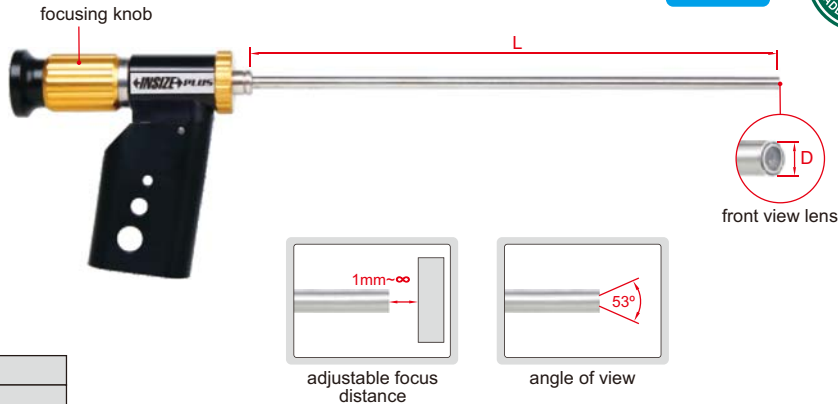

FRONT VIEW BORESCOPE (RIGID)

CODE ISV-HF4030

- Dust/waterproof level: IP67
- Lens can be used in the liquid with temperature $-10^{\circ}\text{C}\sim 100^{\circ}\text{C}$
- LED light source is needed

camera (optional)

LED light source (optional)

SPECIFICATION

Diameter (D)	4mm
Length (L)	300mm
Depth of view	>15mm
Dust/waterproof lens	IP67
Dimension	410×105×30mm
Weight	220g

STANDARD DELIVERY

Main unit	1pc
Handle	1pc

OPTIONAL ACCESSORY