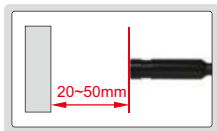

VIDEOSCOPE CODE ISV-E20

IP57
WATERPROOF

the cable has high illumination and can be set at any shape. it is suitable to observe large internal space like turbocharger.

lens with 8pcs LED adjustable illumination

focus distance

angle of view

memory cable length: 1m

SPECIFICATION

Lens	diameter (D)	12mm
	pixel	0.4M
	resolution	720×682
	frame rate	30fps
Cable	length	1m
	type	memory (can be set at any shape)
Main unit	function	take picture, take video
	file format	picture: JPG, video: AVI
	image process	brightness, contrast, color saturation
	memory	2G SD card
	output	TV, USB
	power supply	rechargeable battery (for 3 hours working)
Weight		600g