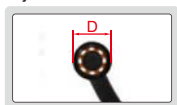

VIDEOSCOPE CODE ISV-E20

IP57
WATERPROOF

the cable has high illumination and can be set at any shape. it is suitable to observe large internal space like turbocharger.

lens with 8pcs LED adjustable illumination

focus distance

angle of view

memory cable length: 1m

SPECIFICATION

Lens	diameter (D)	12mm
	pixel	0.4M
	resolution	720×682
	frame rate	30fps
Cable	length	1m
	type	memory (can be set at any shape)
Main unit	function	take picture, take video
	file format	picture: JPG, video: AVI
	image process	brightness, contrast, color saturation
	memory	2G SD card
	output	TV, USB
	power supply	rechargeable battery (for 3 hours working)
Weight		600g

STANDARD DELIVERY

Main unit	1pc
Cable with lens	1pc
2G SD card	1pc
AC/DC adapter	1pc
Video output cable	1pc
USB cable	1pc
Lens cleaning kit	1pc

OPTIONAL ACCESSORY

45° mirror	ISV-E20-MIRROR
Hook	ISV-E20-HOOK
Magnet pick up	ISV-E20-MAGNET