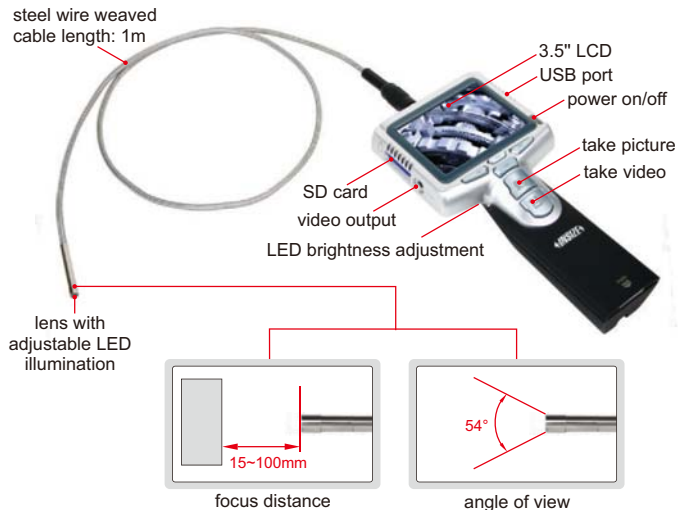

ATTENTION: THE CABLE CAN BE BENT  
BUT CAN'T BE SET AT A FIXED SHAPE

STEEL WIRE WEAVED CABLE  
RESISTANCE TO BREAK AND WEAR

OPTIONAL CABLE  
LENGTH 3M, 5M AND 10M

IP65  
WATERPROOF

VIDEOSCOPE  
CODE ISV-E10

## SPECIFICATION

Lens	diameter	5.5mm
	pixel	0.3M
	resolution	640×480
	frame rate	30fps
Cable	length	1m
	type	steel wire weaved cable
Main unit	function	take picture, take video
	file format	picture: JPG, video: AVI
	image process	brightness, contrast, color saturation
	memory	2G SD card
	output	TV, USB
	power supply	rechargeable battery (for 3 hours working)
Weight	450g	

## STANDARD DELIVERY

Main unit	1pc
Cable with lens	1pc
2G SD card	1pc
45° mirror	1pc
AC/DC adapter	1pc
Video output cable	1pc
USB cable	1pc
Lens cleaning kit	1pc