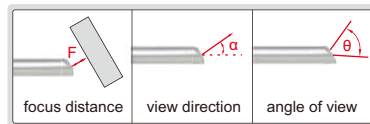

## RIGID BORESCOPE

ISV-1H4300

- Focus distance: 2mm, depth of view: 5~100mm
- Dust/waterproof level: IP67
- Can be used in the liquid with temperature -10°C~85°C

view direction 0°

view direction 30° and 70°

view direction 90°

### SPECIFICATION

Code	Length (L)	View direction ( $\alpha$ )	Diameter (D)	Angle of view ( $\theta$ )
ISV-1H4170	174mm	0°	4mm	≥60°
ISV-1H4173	174mm	30°		
ISV-1H4177	174mm	70°		
ISV-1H4179	166mm	90°		
ISV-1H4300	302mm	0°		
ISV-1H4303	302mm	30°		
ISV-1H4307	302mm	70°		
ISV-1H4309	297mm	90°		

Code	Length (L)	View direction ( $\alpha$ )	Diameter (D)	Angle of view ( $\theta$ )
ISV-1H6200	209mm	0°	6mm	≥70°
ISV-1H6203	209mm	30°		
ISV-1H6207	209mm	70°		
ISV-1H6209	166mm	90°		
ISV-1H6320	328mm	0°		
ISV-1H6323	328mm	30°		
ISV-1H6327	328mm	70°		
ISV-1H6329	330mm	90°		