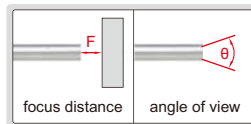

## RIGID BORESCOPE

ISV-1H4300

- Focus distance: 2mm, depth of view: 5~100mm
- Dust/waterproof level: IP67
- Can be used in the liquid with temperature -10°C~85°C

view direction 0°

view direction 30° and 70°

### SPECIFICATION

Code	Length (L)	View direction ( $\alpha$ )	Diameter (D)	Angle of view ( $\theta$ )
ISV-1H4170	174mm	0°	4mm	≥60°
ISV-1H4173	174mm	30°		
ISV-1H4177	174mm	70°		
ISV-1H4179	166mm	90°		
ISV-1H4300	302mm	0°		
ISV-1H4303	302mm	30°		
ISV-1H4307	302mm	70°		
ISV-1H4309	297mm	90°		

Code	Length (L)	View direction ( $\alpha$ )	Diameter (D)	Angle of view ( $\theta$ )
ISV-1H6200	209mm	0°	6mm	≥70°
ISV-1H6203	209mm	30°		
ISV-1H6207	209mm	70°		
ISV-1H6209	166mm	90°		
ISV-1H6320	328mm	0°		
ISV-1H6323	328mm	30°		
ISV-1H6327	328mm	70°		
ISV-1H6329	330mm	90°		