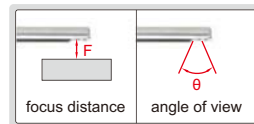

## RIGID BORESCOPE

ISV-1H4300

- Focus distance: 2mm, depth of view: 5~100mm
- Dust/waterproof level: IP67
- Can be used in the liquid with temperature -10°C~85°C

view direction 0°

view direction 30° and 70°

view direction 90°

### SPECIFICATION

Code	Length (L)	View direction ( $\alpha$ )	Diameter (D)	Angle of view ( $\theta$ )
ISV-1H4170	174mm	0°	4mm	≥60°
ISV-1H4173	174mm	30°		
ISV-1H4177	174mm	70°		
ISV-1H4179	166mm	90°		
ISV-1H4300	302mm	0°		
ISV-1H4303	302mm	30°		
ISV-1H4307	302mm	70°		
ISV-1H4309	297mm	90°		

Code	Length (L)	View direction ( $\alpha$ )	Diameter (D)	Angle of view ( $\theta$ )
ISV-1H6200	209mm	0°	6mm	≥70°
ISV-1H6203	209mm	30°		
ISV-1H6207	209mm	70°		
ISV-1H6209	166mm	90°		
ISV-1H6320	328mm	0°		
ISV-1H6323	328mm	30°		
ISV-1H6327	328mm	70°		
ISV-1H6329	330mm	90°		