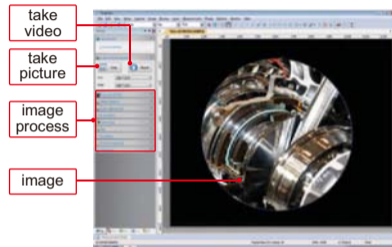

CAMERA CODE ISV-1CAM

- For rigid borescopes
- Connected to computer USB port
- Auto-exposure, auto-gain, auto white balance
- Focus is adjustable

SPECIFICATION

Sensor	color CMOS
Pixel	1.3M
Resolution	1280×1024
Frame rate	15~50fps
Software	take picture, take video, zoom in, zoom out, image rotation
Power supply	USB

STANDARD DELIVERY

Camera	1pc
Connector	1pc
USB cable and software	1pc