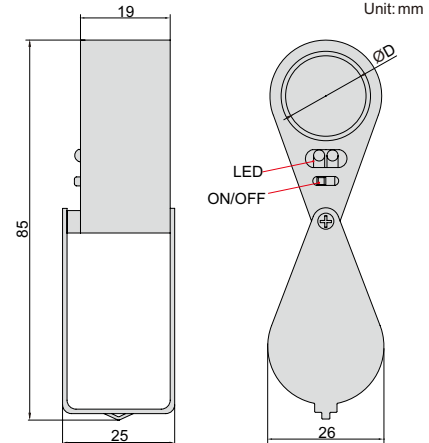

# FOLDING MAGNIFIER WITH ILLUMINATION

7515-10

closed

- Glass lens
- Powered by 3xLR927 batteries

Code	Magnification	Lens diameter(ØD)
7515-10	10X	Ø21mm