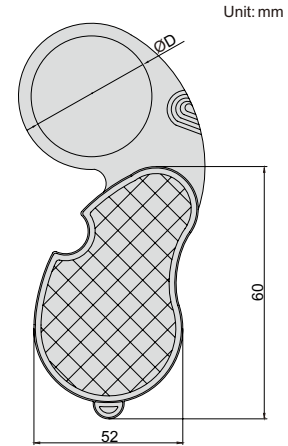

FOLDING MAGNIFIER WITH ILLUMINATION

7514-1

- Plastic lens
- Powered by 2xCR1620 batteries
- LED lights up automatically when α is over 130°

| Code | Magnification | Lens diameter(ØD) |
|--------|---------------|-------------------|
| 7514-1 | 2.5X | Ø45mm |