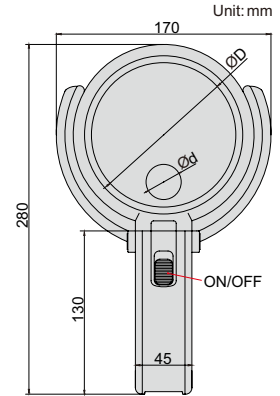

# THREE WAYS MAGNIFIER WITH ILLUMINATION

- Plastic lens
- Powered by 2xAA batteries or power adapter(110~240V, 50~60Hz)

Code	Magnification	Lens diameter(ØD)	Lens diameter(Ød)
7512-1	2X/4X	Ø120mm	Ø28mm