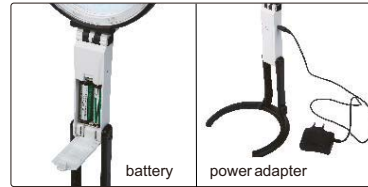

# THREE WAYS MAGNIFIER WITH ILLUMINATION

- Plastic lens
- Powered by 2xAA batteries or power adapter(110~240V, 50~60Hz)

Code	Magnification	Lens diameter(ØD)	Lens diameter(Ød)
7512-1	2X/4X	Ø120mm	Ø28mm