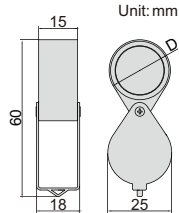

FOLDING MAGNIFIER

- Glass lens

Code	Magnification	Lens diameter (D)
7511-8	8X	Ø21mm

7511-8

closed