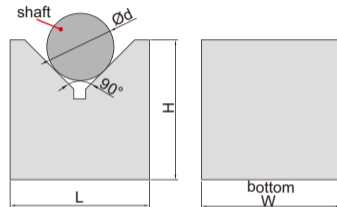

## GRANITE V-BLOCK SET

- Two V-blocks per set

6897-1

| Code   | Size (LxWxH) | Range of shafts ( $\varnothing d$ ) | Parallelism of V groove to bottom | Height difference of a matchet pair |
|--------|--------------|-------------------------------------|-----------------------------------|-------------------------------------|
| 6897-1 | 70x50x70mm   | 6-75mm                              | 4 $\mu$ m                         | 5 $\mu$ m                           |
| 6897-2 | 100x50x70mm  | 6-99mm                              | 4 $\mu$ m                         | 5 $\mu$ m                           |