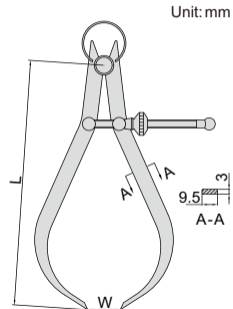

# OUTSIDE SPRING CALIPER

Code	Size (L)	Range (W)
7262-150	155mm	0-140mm
7262-200	210mm	0-210mm
7262-250	265mm	0-270mm
7262-300	310mm	0-320mm

- Made of carbon steel

7262-150

Unit: mm