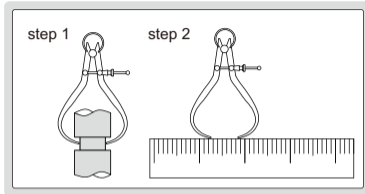

# OUTSIDE SPRING CALIPER

Code	Size (L)	Range (W)
7262-150	155mm	0-140mm
7262-200	210mm	0-210mm
7262-250	265mm	0-270mm
7262-300	310mm	0-320mm

- Made of carbon steel

7262-150

Unit: mm