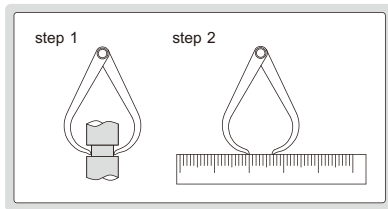

## OUTSIDE CALIPER

- Made of carbon steel

Code	Size (L)	Range (W)	h
7241-150	150mm	0-150mm	2mm
7241-200	200mm	0-200mm	3mm
7241-300	300mm	0-300mm	3mm

7241-150