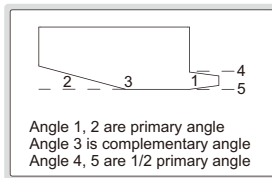

ANGLE GAGE SET

4807

- Each blade checks primary, 1/2 primary and complementary angles

type A

type B

| Code | Quantity of leaves | Accuracy |
|------|--------------------|----------|
| 4807 | 18 | ±10' |

| Primary angle | 1/2 primary angle | Complementary angle | Type |
|---------------|-------------------|---------------------|------|
| 5° | 2°30' | 175° | A |
| 10° | 5° | 170° | A |
| 15° | 7°30' | 165° | A |
| 20° | 10° | 160° | B |
| 25° | 12°30' | 155° | B |
| 30° | 15° | 150° | B |
| 35° | 17°30' | 145° | B |
| 40° | 20° | 140° | B |
| 45° | 22°30' | 135° | B |
| 50° | 25° | 130° | B |
| 55° | 27°30' | 125° | B |
| 60° | 30° | 120° | B |
| 65° | 32°30' | 115° | B |
| 70° | 35° | 110° | B |
| 75° | 37°30' | 105° | B |
| 80° | 40° | 100° | B |
| 85° | 42°30' | 95° | B |
| 90° | 45° | 90° | B |