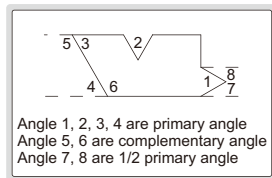

ANGLE GAGE SET

4807

- Each blade checks primary, 1/2 primary and complementary angles

type A

type B

| Code | Quantity of leaves | Accuracy |
|------|--------------------|----------|
| 4807 | 18 | ±10' |

| Primary angle | 1/2 primary angle | Complementary angle | Type |
|---------------|-------------------|---------------------|------|
| 5° | 2°30' | 175° | A |
| 10° | 5° | 170° | A |
| 15° | 7°30' | 165° | A |
| 20° | 10° | 160° | B |
| 25° | 12°30' | 155° | B |
| 30° | 15° | 150° | B |
| 35° | 17°30' | 145° | B |
| 40° | 20° | 140° | B |
| 45° | 22°30' | 135° | B |
| 50° | 25° | 130° | B |
| 55° | 27°30' | 125° | B |
| 60° | 30° | 120° | B |
| 65° | 32°30' | 115° | B |
| 70° | 35° | 110° | B |
| 75° | 37°30' | 105° | B |
| 80° | 40° | 100° | B |
| 85° | 42°30' | 95° | B |
| 90° | 45° | 90° | B |