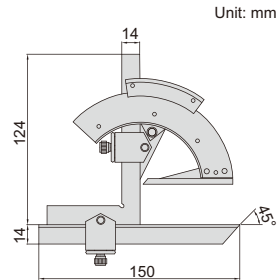

PROTRACTOR

2374-320

- Made of stainless steel
- Satin chrome plated scale

Code	Range	Graduation	Accuracy
2374-320	0 - 320°	2'	±2'