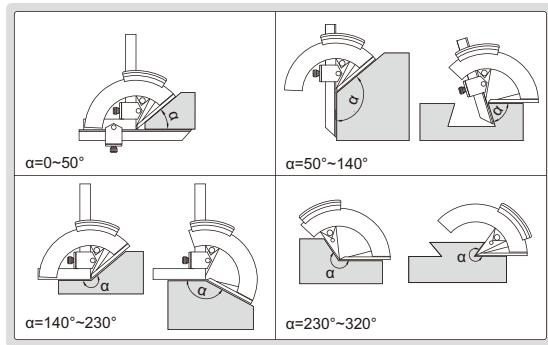

PROTRACTOR

2374-320

- Made of stainless steel
- Satin chrome plated scale

Code	Range	Graduation	Accuracy
2374-320	0 - 320°	2'	±2'