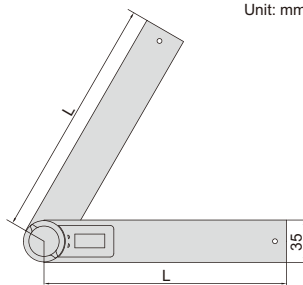

# DIGITAL PROTRACTOR

2176-300

Unit: mm

- Buttons: on/off, zero
- With clamping screw to lock the blades
- Graduation of blade: 1mm and 1/32"
- CR2032 battery
- Automatic power off

Code	Size(L)	Range	Resolution	Accuracy
2176-200	200mm	0 - 360°	0.1°	±0.3°
2176-300	300mm	0 - 360°	0.1°	±0.3°