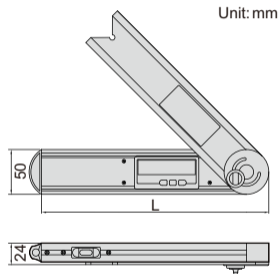

# DIGITAL PROTRACTOR

2171-250

Unit: mm

- Buttons: on/off, hold (keep the reading), zero, ABS (absolute and incremental measurement)
- Fix the locking screw at 4 positions for different measuring ranges:  $0^{\circ}\sim 225^{\circ}$ ,  $-225^{\circ}\sim 0^{\circ}$ ,  $-45^{\circ}\sim 180^{\circ}$ ,  $-180^{\circ}\sim 45^{\circ}$
- Remove the locking screw for  $360^{\circ}$  range
- With level vial
- Battery CR2032
- Automatic power off

Code	Size (L)	Range	Resolution	Accuracy
2171-250	250mm	0-360°	0.05°	±0.15°