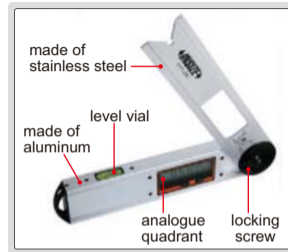

# DIGITAL PROTRACTOR

2171-250

Unit: mm

- Buttons: on/off, hold (keep the reading), zero, ABS (absolute and incremental measurement)
- Fix the locking screw at 4 positions for different measuring ranges:  $0^{\circ}\sim 225^{\circ}$ ,  $-225^{\circ}\sim 0^{\circ}$ ,  $-45^{\circ}\sim 180^{\circ}$ ,  $-180^{\circ}\sim 45^{\circ}$
- Remove the locking screw for  $360^{\circ}$  range
- With level vial
- Battery CR2032
- Automatic power off

Code	Size (L)	Range	Resolution	Accuracy
2171-250	250mm	0-360°	0.05°	±0.15°