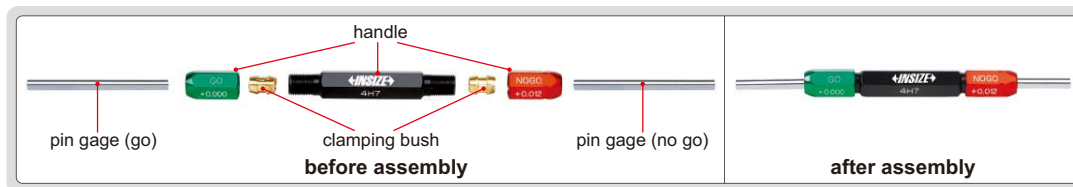

PIN GAGE HANDLE

- Wrench is needed to install pins
- Clamping bushes (0.2~10.31mm) are made of brass, clamping bushes (10.31~20.62mm) are made of aluminum

Handle

brass
(0.2~10.31mm)

aluminum
(10.31~20.62mm)

clamping bush

Code	Applicable pin gage diameter (mm)	Including	
		Handle	Clamping bush (mm)
7341-0S	0.2 - 1.02	1pc	6 pairs (the clamping range are 0.2-0.38, 0.38-0.51, 0.51-0.64, 0.64-0.76, 0.76-0.89, 0.89-1.02)
7341-1S	1.02 - 1.91	1pc	7 pairs (the clamping range are 1.02-1.14, 1.14-1.27, 1.27-1.40, 1.40-1.52, 1.52-1.65, 1.65-1.78, 1.78-1.91)
7341-2S	1.91 - 3.33	1pc	8 pairs (the clamping range are 1.91-2.08, 2.08-2.26, 2.26-2.44, 2.44-2.62, 2.62-2.79, 2.79-2.97, 2.97-3.15, 3.15-3.33)
7341-3S	3.33 - 4.57	1pc	7 pairs (the clamping range are 3.33-3.51, 3.51-3.68, 3.68-3.86, 3.86-4.04, 4.04-4.22, 4.22-4.39, 4.39-4.57)
7341-4S	4.57 - 5.79	1pc	6 pairs (the clamping range are 4.57-4.78, 4.78-4.98, 4.98-5.18, 5.18-5.38, 5.38-5.59, 5.59-5.79)
7341-5S	5.79 - 7.14	1pc	6 pairs (the clamping range are 5.79-5.99, 5.99-6.20, 6.20-6.40, 6.40-6.63, 6.63-6.88, 6.88-7.14)