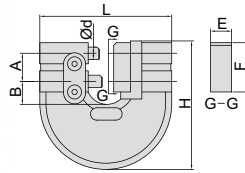

# ADJUSTABLE SNAP GAGE

- Used as Go/No-Go gage by setting upper and lower limits
- Flatness of anvil: 1.5µm
- Parallelism of measuring faces:  
range 0-32mm: 3µm  
range 32-89mm: 4µm  
range 89-300mm: 5µm

2187-6

0-6mm

2187-19

over 6mm

Code	Range	L	A	B	E	F	H	Ød
2187-6	0-6mm	74	15	23.5	12.2	27.2	71.5	7
2187-13	6-13mm	85	15	26	12.2	27.2	79.5	12.3
2187-19	13-19mm	93	15	30	12.2	27.2	83	12.3
2187-25	19-25mm	100	15	33.5	12.2	27.2	89.5	12.3
2187-32	25-32mm	111	18	38.5	15.2	35.2	104	15.3
2187-38	32-38mm	117	18	41.5	15.2	35.2	105	15.3
2187-44	38-44mm	123	18	44.5	15.2	35.2	109	15.3
2187-51	44-51mm	130	18	48	15.2	35.2	117	15.3
2187-57	51-57mm	136	18	51	15.2	35.2	119	15.3
2187-63	57-63mm	143	18	54.5	15.2	35.2	122	15.3
2187-70	63-70mm	156	20	58	15.2	35.2	132	15.3
2187-76	70-76mm	163	20	60.5	15.2	35.2	137	15.3
2187-82	76-82mm	169	20	64.5	15.2	35.2	140	15.3
2187-89	82-89mm	175	20	66.5	15.2	35.2	146	15.3
2187-95	89-95mm	181	20	69.5	15.2	35.2	149	15.3
2187-101	95-101mm	188	20	73	15.2	35.2	154	15.3
2187-108	101-108mm	198	24	79	15.2	35.2	166	15.3
2187-114	108-114mm	204	24	81	15.2	39.2	172	15.3