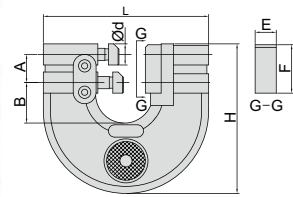

# ADJUSTABLE SNAP GAGE

- Used as Go/No-Go gage by setting upper and lower limits
- Flatness of anvil: 1.5µm
- Parallelism of measuring faces:  
range 0-32mm: 3µm  
range 32-89mm: 4µm  
range 89-300mm: 5µm

2187-6

0-6mm

2187-19

over 6mm

Code	Range	L	A	B	E	F	H	Ød
2187-6	0-6mm	74	15	23.5	12.2	27.2	71.5	7
2187-13	6-13mm	85	15	26	12.2	27.2	79.5	12.3
2187-19	13-19mm	93	15	30	12.2	27.2	83	12.3
2187-25	19-25mm	100	15	33.5	12.2	27.2	89.5	12.3
2187-32	25-32mm	111	18	38.5	15.2	35.2	104	15.3
2187-38	32-38mm	117	18	41.5	15.2	35.2	105	15.3
2187-44	38-44mm	123	18	44.5	15.2	35.2	109	15.3
2187-51	44-51mm	130	18	48	15.2	35.2	117	15.3
2187-57	51-57mm	136	18	51	15.2	35.2	119	15.3
2187-63	57-63mm	143	18	54.5	15.2	35.2	122	15.3
2187-70	63-70mm	156	20	58	15.2	35.2	132	15.3
2187-76	70-76mm	163	20	60.5	15.2	35.2	137	15.3
2187-82	76-82mm	169	20	64.5	15.2	35.2	140	15.3
2187-89	82-89mm	175	20	66.5	15.2	35.2	146	15.3
2187-95	89-95mm	181	20	69.5	15.2	35.2	149	15.3
2187-101	95-101mm	188	20	73	15.2	35.2	154	15.3
2187-108	101-108mm	198	24	79	15.2	35.2	166	15.3
2187-114	108-114mm	204	24	81	15.2	39.2	172	15.3