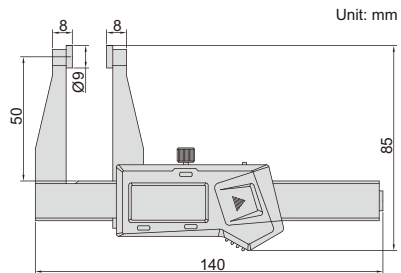

# DIGITAL SNAP GAGE

DATA  
OUTPUT

- Buttons: on/off, zero, mm/inch
- Automatic power off, move the digital unit to turn on power
- Battery CR2032
- Data output
- Made of stainless steel
- Optional accessory:  
data output cable (code **7306-20**,  
**7302-SPC5A/SPC5B**, **7305-SPC2A**)

1163-50A

Code	Range	Resolution	Accuracy
1163-50A	0-50mm/0-2"	0.01mm/0.0005"	±0.03mm