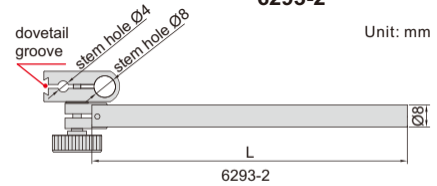

# DIAL TEST INDICATOR HOLDER

6293-1

6293-2

Code	Stem section	Stem length (L)
6293-1	9x9mm	100mm
6293-6	9x9mm	50mm
6293-2	Ø8mm	115mm

Unit: mm