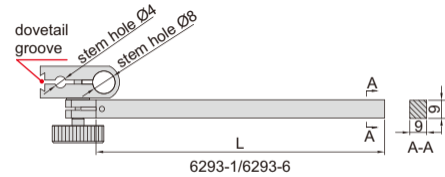

# DIAL TEST INDICATOR HOLDER

6293-1

6293-2

Code	Stem section	Stem length (L)
6293-1	9x9mm	100mm
6293-6	9x9mm	50mm
6293-2	Ø8mm	115mm

Unit: mm