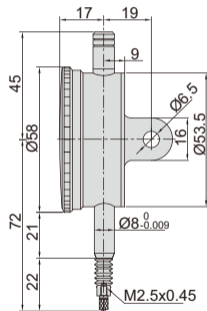

WATERPROOF DIAL INDICATOR

IP54
WATERPROOF

JEWELLED
BEARING

- IP54 dust/waterproof
- Jeweled bearing

2324-10

Unit: mm

Code	Range	Graduation	Accuracy	Hysteresis	Range/rev	Dial reading	Remark
2324-10F*	10mm	0.01mm	17 μ m	3 μ m	1mm	0-100	flat back
2324-10*	10mm	0.01mm	17 μ m	3 μ m	1mm	0-100	lug back