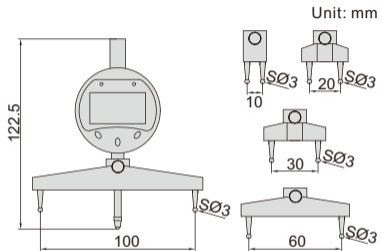

DIGITAL RADIUS GAGE

ATTENTION: NO
DATA OUTPUT

2183

- Measure radius of internal and external arcs
- Supplied with 5 jaws for different sizes of arc
- Battery CR2032

Code	Range of radius (R)	Resolution	Accuracy (mm)
2183	5-700mm/0.2-27.5"	0.005mm/0.00005"	±0.01R*

* R is the radius to be measured