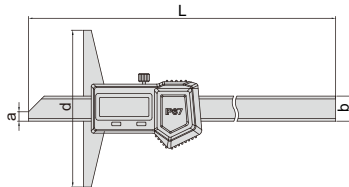

WATERPROOF DIGITAL DEPTH GAGE

- IP67 dust/waterproof
- Resolution: 0.01mm/0.0005"
- Button function: zero, on/off, mm/inch, ABS/REL, hold
- Meet DIN862
- Battery CR2032
- Made of stainless steel

(mm)

Code	Range	Accuracy	L	a	b	d
1149-150	0-150mm/0-6"	±0.03mm	240	6	16	100
1149-200	0-200mm/0-8"	±0.03mm	290	6	16	100
1149-300	0-300mm/0-12"	±0.03mm	390	6	16	150

ATTENTION: NO
DATA OUTPUT

ATTENTION: IT IS NECESSARY TO SET
ZERO AFTER POWER ON EACH TIME

IP67
WATERPROOF

1149-150