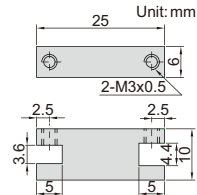

- Supplied in pair
- Made of stainless steel
- Suitable for caliper series 1124, 1526, 1520, 1176, 1178, 1120, 1121, 1187 and 1185

Code

6143

Application

DEPTH STOP FOR CALIPERS

6143