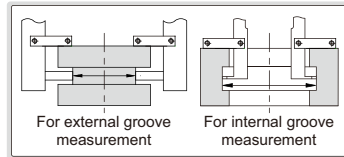

- Supplied in pair
- Made of stainless steel
- Suitable for caliper series 1124, 1526, 1520, 1176, 1178, 1120, 1121, 1187 and 1185

Code

6143

Application

DEPTH STOP FOR CALIPERS

6143