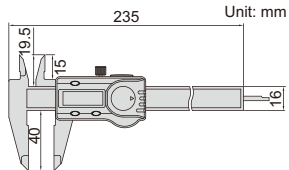

PLASTIC DIGITAL CALIPER

ATTENTION:
NO DATA OUTPUT

- Made of hard plastic, non-magnetic and non-conductive
- Prevent workpieces from scratching by calipers
- Resolution: 0.01mm/0.0005"
- Buttons: on/off, zero, mm/inch
- Battery CR2032, automatic power off

1139-150

Code	Range	Accuracy
1139-150	0-150mm/0-6"	±0.1mm